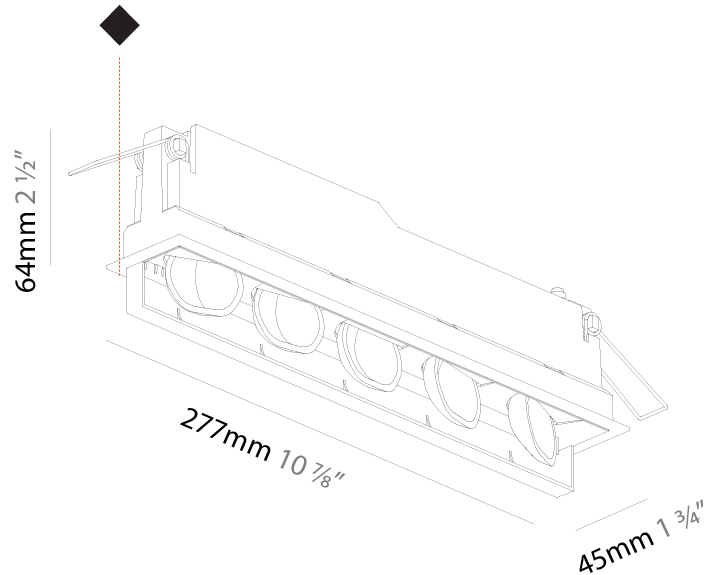

GENERAL

Series: Magiq Wallwash
Brand: Prolicht
Division: Architectural
Mounting Type: Recessed
Mounting Location: Ceiling
Subcategory: Wallwash

PHYSICAL

Shape: Rectangle
Length (mm): 277
Length (in): 10 ⁷/₈
Width (mm): 45
Width (in): 1 ³/₄
Height (mm): 64
Height (in): 2 ¹/₂
Min. Recessing Depth (mm): 100
Min. Recessing Depth (in): 3 ¹⁵/₁₆
Light Distribution: Asymmetric
Fixture Finish: SSR / BKV / CWI / CRY / HAB / UFT / ITA / RUA / FTG / MYG / LOD / PUS / FRO / FUP / KIA / POP / BLS / SPG / MEY / GOH / GUM / CHC / COM / ABZ / JAG / OBR / MOS / ROR
Holder Finish: WHI / BLK
Fixture Material: Aluminum Die Cast
Cut-out Measurements: 270mm / 10 5/8" x 38mm / 1 1/2"

ELECTRICAL

Lamp Type: LED (Zhaga Standard)
Input Wattage (W): 31.4
Total Output Wattage (W): 25.9
Dimming: Tri-Mode (Non-Dimming and Phase Dimming (120Vac only) and 0-10V Dimming)
Driver Included: No
Driver Location: Remote
Driver Type: Constant Current - Universal
Driver Class: Class 1
Input Voltage (V): 120 - 277
Constant Current (MA): 500

LED

Number of LEDs: 5
Color Temperature (°K): 2700 / 3000 / 3500 / 4000
Max. Delivered Lumen (lm): 2145 / 2339 / 2145 / 2443
Nominal Lumen (lm): 2375 / 2590 / 2375 / 2705
CRI: >90 CRI
Efficiency (%): 82.3
Lamp Life (hrs): 50000

OPTICAL

RATINGS AND CERTIFICATIONS

Certified By: CSA Certified to UL and CSA Standards
IP rating: IP20

100mm
3 ¹⁵/₁₆"

5 - 30 mm
³/₁₆" - 1 ³/₁₆"

270mm x 38mm
10 ⁵/₈" x 1 ¹/₂"